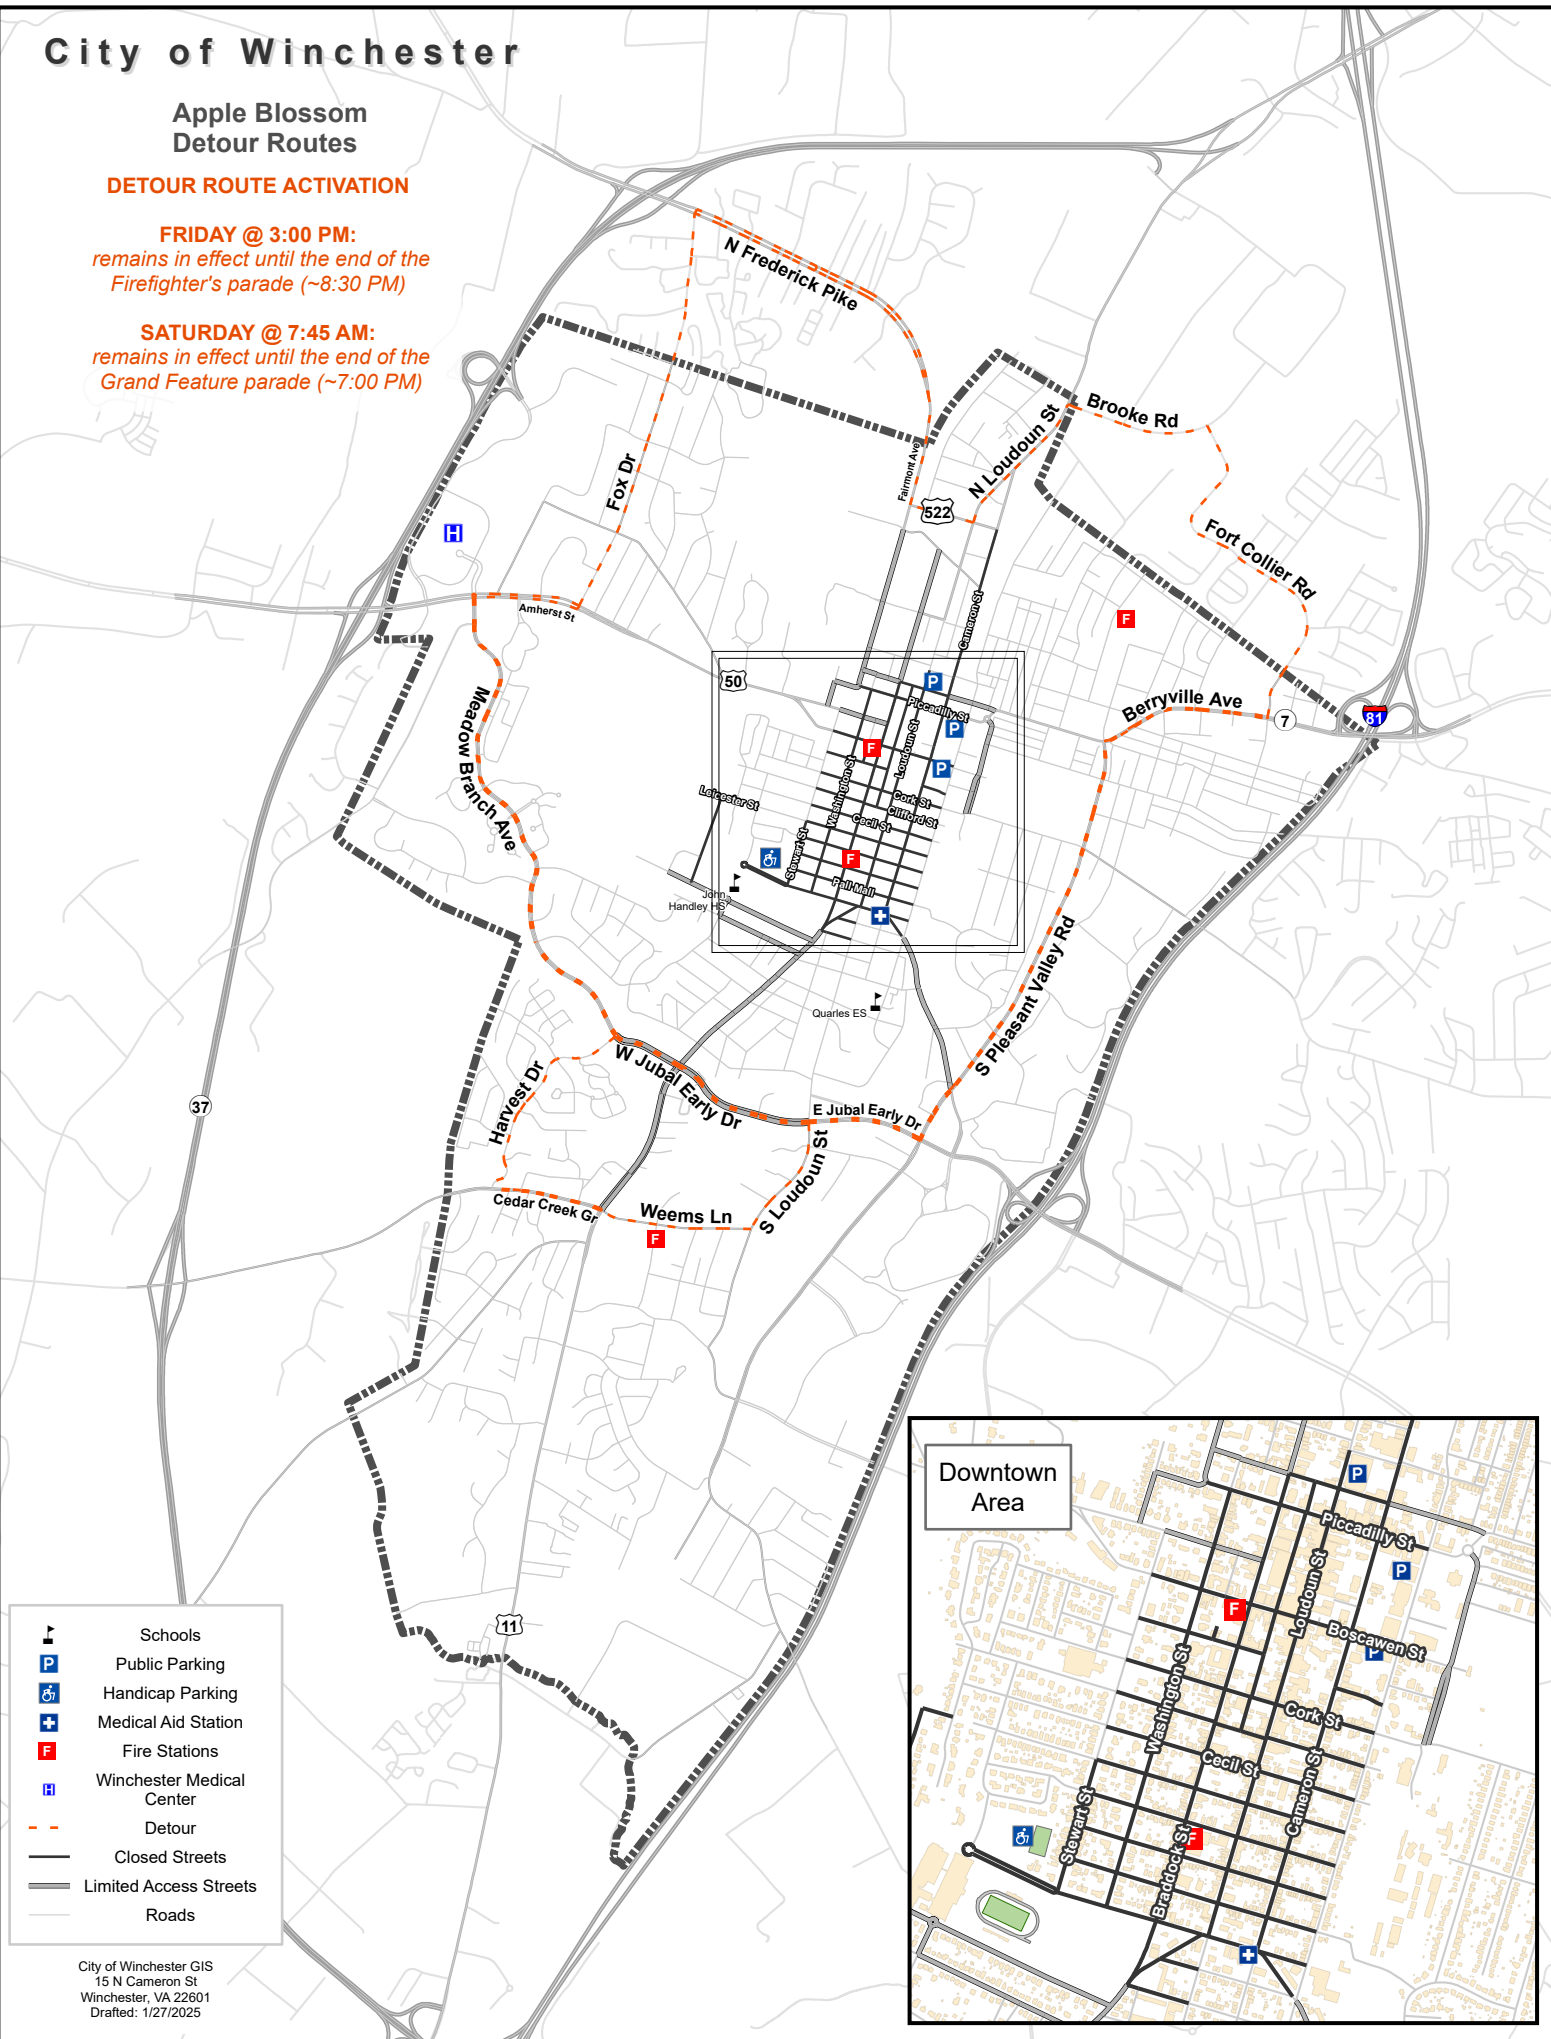

# City of Winchester

## Apple Blossom Detour Routes

### DETOUR ROUTE ACTIVATION

**FRIDAY @ 3:00 PM:**  
remains in effect until the end of the  
Firefighter's parade (~8:30 PM)

**SATURDAY @ 7:45 AM:**  
remains in effect until the end of the  
Grand Feature parade (~7:00 PM)

- Schools
- Public Parking
- Handicap Parking
- Medical Aid Station
- Fire Stations
- Winchester Medical Center
- Detour
- Closed Streets
- Limited Access Streets
- Roads